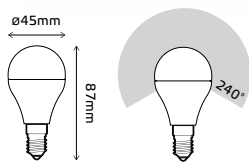

24 **DECORATIVE LAMPS**
GLOBES 4W FROST

LED EPISTAR

Order Code	Type	Wattage	Equivalent	Luminous Flux	Base	CCT	Input Voltage	Lifetime	Dimensions	Pack	Guarantee	EEL
EB105001104	Globe	4W	25W	300Lm	E14	2700K	220-240V	35 000h	45x87mm	1/10/100	3 years	A*
EB105001204	Globe	4W	25W	300Lm	E14	4100K	220-240V	35 000h	45x87mm	1/10/100	3 years	A*