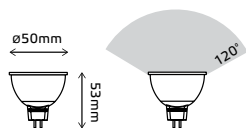

8 SPOT LAMPS

5W FROST

LED EPISTAR

Order Code	Type	Wattage	Equivalent	Luminous Flux	Base	CCT	Input Voltage	Lifetime	Dimensions	Pack	Guarantee	EEL
EB201005105	Spot	5W	40W	450Lm	GU5.3	2700K	AC/DC 12V	35 000h	50x53mm	1/10/100	3 years	A*
EB201005205	Spot	5W	40W	450Lm	GU5.3	4100K	AC/DC 12V	35 000h	50x53mm	1/10/100	3 years	A*