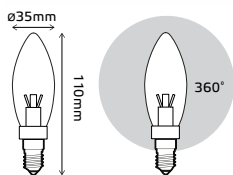

10 DECORATIVE LAMPS

CANDLES 3W CLEAR

LED EPISTAR

Order Code	Type	Wattage	Equivalent	Luminous Flux	Base	CCT	Input Voltage	Lifetime	Dimensions	Pack	Guarantee	EEL
HA103201103	Candle	3W	25W	250Lm	E14	2700K	220-240V	35 000h	35x110mm	1/10/100	3 years	A*
HA103201203	Candle	3W	25W	250Lm	E14	4100K	220-240V	35 000h	35x110mm	1/10/100	3 years	A*