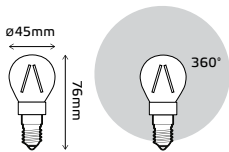

22 FILAMENT LAMPS

GLOBES 4W CLEAR

LED EPISTAR

Order Code	Type	Wattage	Equivalent	Luminous Flux	Base	CCT	Input Voltage	Lifetime	Dimensions	Pack	Guarantee	EEL
AL105201104	Globe	4W	35W	410Lm	E14	2700K	220-240V	25 000h	45x76mm	1/10/100	2 years	A*
AL105201204	Globe	4W	35W	430Lm	E14	4100K	220-240V	25 000h	45x76mm	1/10/100	2 years	A*