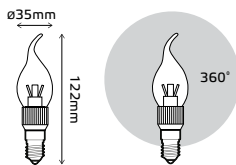

32 DIMMABLE LAMPS

CANDLES TAILED 5W CLEAR

LED EPISTAR

Order Code	Type	Wattage	Equivalent	Luminous Flux	Base	CCT	Input Voltage	Lifetime	Dimensions	Pack	Guarantee	EEL
HA104201105-D	Candle	5W	40W	470Lm	E14	2700K	220-240V	35 000h	35x122mm	1/10/100	3 years	A+
HA104201205-D	Candle	5W	40W	470Lm	E14	4100K	220-240V	35 000h	35x122mm	1/10/100	3 years	A+