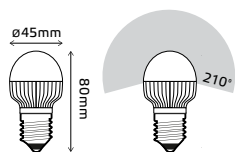

BRIGHT LAMPS

GLOBES 5W FROST

LED EPISTAR

Order Code	Type	Wattage	Equivalent	Luminous Flux	Base	CCT	Input Voltage	Lifetime	Dimensions	Pack	Guarantee	EEL
EB105102205	Globe	5W	40W	490Lm	E27	4100K	220-240V	35 000h	45x80mm	1/10/100	3 years	A*