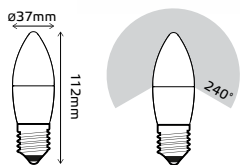

DECORATIVE LAMPS

CANDLES 6W FROST

LED EPISTAR

Order Code	Type	Wattage	Equivalent	Luminous Flux	Base	CCT	Input Voltage	Lifetime	Dimensions	Pack	Guarantee	EEL
EB103002106	Candle	6W	40W	470Lm	E27	2700K	220-240V	35 000h	37x112mm	1/10/100	3 years	A*
EB103002206	Candle	6W	40W	470Lm	E27	4100K	220-240V	35 000h	37x112mm	1/10/100	3 years	A*