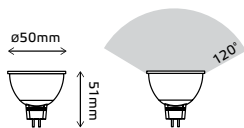

6 SPOT LAMPS

4W FROST

LED EPISTAR

Order Code	Type	Wattage	Equivalent	Luminous Flux	Base	CCT	Input Voltage	Lifetime	Dimensions	Pack	Guarantee	EEL
EB201505104	Spot	4W	35W	330Lm	GU5.3	2700K	AC/DC 12V	35 000h	50x51mm	1/10/100	3 years	A ⁺
EB201505204	Spot	4W	35W	330Lm	GU5.3	4100K	AC/DC 12V	35 000h	50x51mm	1/10/100	3 years	A ⁺