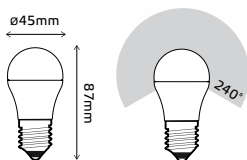

DECORATIVE LAMPS

GLOBES 6W FROST

LED EPISTAR

Order Code	Type	Wattage	Equivalent	Luminous Flux	Base	CCT	Input Voltage	Lifetime	Dimensions	Pack	Guarantee	EEL
EB105002106	Globe	6W	40W	470Lm	E27	2700K	220-240V	35 000h	45x87mm	1/10/100	3 years	A*
EB105002206	Globe	6W	40W	470Lm	E27	4100K	220-240V	35 000h	45x87mm	1/10/100	3 years	A*