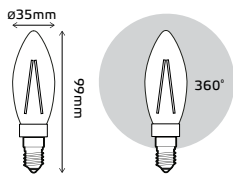

12 FILAMENT LAMPS CANDLES 4W CLEAR

LED EPISTAR

Order Code	Type	Wattage	Equivalent	Luminous Flux	Base	CCT	Input Voltage	Lifetime	Dimensions	Pack	Guarantee	EEL
AL103201104	Candle	4W	35W	410Lm	E14	2700K	220-240V	25 000h	35x99mm	1/10/100	2 years	A*
AL103201204	Candle	4W	35W	430Lm	E14	4100K	220-240V	25 000h	35x99mm	1/10/100	2 years	A*