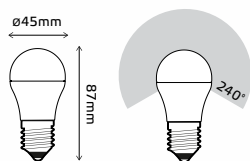

DECORATIVE LAMPS

GLOBES 4W FROST

LED EPISTAR

25

Order Code	Type	Wattage	Equivalent	Luminous Flux	Base	CCT	Input Voltage	Lifetime	Dimensions	Pack	Guarantee	EEL
EB105002104	Globe	4W	25W	300Lm	E27	2700K	220-240V	35 000h	45x87mm	1/10/100	3 years	A*
EB105002204	Globe	4W	25W	300Lm	E27	4100K	220-240V	35 000h	45x87mm	1/10/100	3 years	A*