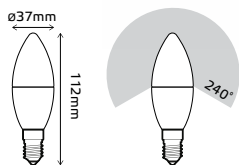

14 DECORATIVE LAMPS

CANDLES 4W FROST

LED EPISTAR

Order Code	Type	Wattage	Equivalent	Luminous Flux	Base	CCT	Input Voltage	Lifetime	Dimensions	Pack	Guarantee	EEL
EB103001104	Candle	4W	25W	300Lm	E14	2700K	220-240V	35 000h	37x112mm	1/10/100	3 years	A+
EB103001204	Candle	4W	25W	300Lm	E14	4100K	220-240V	35 000h	37x112mm	1/10/100	3 years	A+