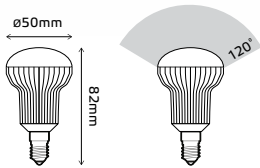

30 REFLECTOR LAMPS

R50 5W FROST

LED EPISTAR

Order Code	Type	Wattage	Equivalent	Luminous Flux	Base	CCT	Input Voltage	Lifetime	Dimensions	Pack	Guarantee	EEL
EB106101105	R50	5W	45W	600Lm	E14	2700K	220-240V	35 000h	50x82mm	1/10/100	3 years	A*
EB106101205	R50	5W	45W	600Lm	E14	4100K	220-240V	35 000h	50x82mm	1/10/100	3 years	A*