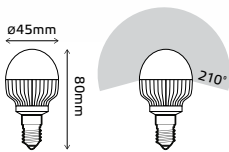

28 **BRIGHT LAMPS**
GLOBES 5W FROST

LED EPISTAR

Order Code	Type	Wattage	Equivalent	Luminous Flux	Base	CCT	Input Voltage	Lifetime	Dimensions	Pack	Guarantee	EEL
EB105101105	Globe	5W	40W	490Lm	E14	2700K	220-240V	35 000h	45x80mm	1/10/100	3 years	A*
EB105101205	Globe	5W	40W	490Lm	E14	4100K	220-240V	35 000h	45x80mm	1/10/100	3 years	A*