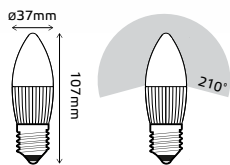

BRIGHT LAMPS

CANDLES 5W FROST

LED EPISTAR

Order Code	Type	Wattage	Equivalent	Luminous Flux	Base	CCT	Input Voltage	Lifetime	Dimensions	Pack	Guarantee	EEL
EB103102105	Candle	5W	40W	510Lm	E27	2700K	220-240V	35 000h	37x107mm	1/10/100	3 years	A*
EB103102205	Candle	5W	40W	510Lm	E27	4100K	220-240V	35 000h	37x107mm	1/10/100	3 years	A*