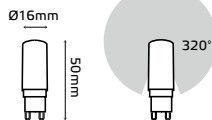

4 CAPSULE LAMPS G9 3W

LED EPISTAR

Order Code	Type	Wattage	Equivalent	Luminous Flux	Base	CCT	Input Voltage	Lifetime	Dimensions	Pack	Guarantee	EEL
AL107709103	Capsule	3W	20W	220Lm	G9	2700K	220-240V	35 000h	16x50mm	1/20/200	3 years	A*
AL107709203	Capsule	3W	20W	230Lm	G9	4100K	220-240V	35 000h	16x50mm	1/20/200	3 years	A*