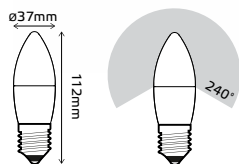

DECORATIVE LAMPS

CANDLES 4W FROST

LED EPISTAR

15

Order Code	Type	Wattage	Equivalent	Luminous Flux	Base	CCT	Input Voltage	Lifetime	Dimensions	Pack	Guarantee	EEL
EB103002104	Candle	4W	25W	300Lm	E27	2700K	220-240V	35 000h	37x112mm	1/10/100	3 years	A*
EB103002204	Candle	4W	25W	300Lm	E27	4100K	220-240V	35 000h	37x112mm	1/10/100	3 years	A*