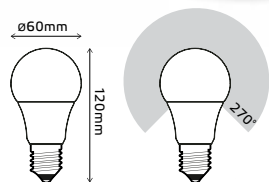

GLS LAMPS

6W FROST

LED EPISTAR

Order Code	Type	Wattage	Equivalent	Luminous Flux	Base	CCT	Input Voltage	Lifetime	Dimensions	Pack	Guarantee	EEL
EB102002106	GLS	6W	40W	500Lm	E27	2700K	220-240V	35 000h	60x120mm	1/10/100	3 years	A*
EB102002206	GLS	6W	40W	500Lm	E27	4100K	220-240V	35 000h	60x120mm	1/10/100	3 years	A*