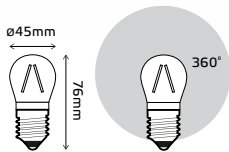

FILAMENT LAMPS

GLOBES 4W CLEAR

LED EPISTAR

Order Code	Type	Wattage	Equivalent	Luminous Flux	Base	CCT	Input Voltage	Lifetime	Dimensions	Pack	Guarantee	EEL
AL105202104	Globe	4W	35W	410Lm	E27	2700K	220-240V	25 000h	45x76mm	1/10/100	2 years	A*
AL105202204	Globe	4W	35W	430Lm	E27	4100K	220-240V	25 000h	45x76mm	1/10/100	2 years	A*