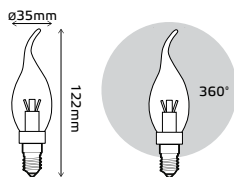

DECORATIVE LAMPS

CANDLES TAILED 3W CLEAR

LED EPISTAR

Order Code	Type	Wattage	Equivalent	Luminous Flux	Base	CCT	Input Voltage	Lifetime	Dimensions	Pack	Guarantee	EEL
HA104201203	Candle tailed	3W	25W	250Lm	E14	4100K	220-240V	35 000h	35x122mm	1/10/100	3 years	A*