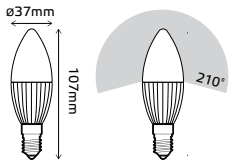

18 **BRIGHT LAMPS**
CANDLES 5W FROST

LED EPISTAR

Order Code	Type	Wattage	Equivalent	Luminous Flux	Base	CCT	Input Voltage	Lifetime	Dimensions	Pack	Guarantee	EEL
EB103101205	Candle	5W	40W	510Lm	E14	4100K	220-240V	35 000h	37x107mm	1/10/100	3 years	A*