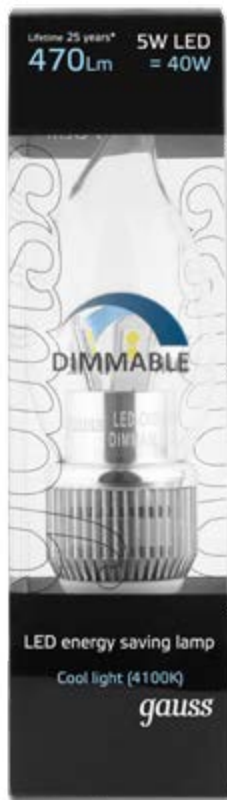

32 DIMMABLE LAMPS

CANDLES TAILED 5W CLEAR

LED EPISTAR

Order Code	Type	Wattage	Equivalent	Luminous Flux	Base	CCT	Input Voltage	Lifetime	Dimensions	Pack	Guarantee	EEL
HA104201105-D	Candle	5W	40W	470Lm	E14	2700K	220-240V	35 000h	35x122mm	1/10/100	3 years	A+
HA104201205-D	Candle	5W	40W	470Lm	E14	4100K	220-240V	35 000h	35x122mm	1/10/100	3 years	A+