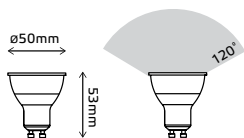

SPOT LAMPS

4W FROST

LED EPISTAR

Order Code	Type	Wattage	Equivalent	Luminous Flux	Base	CCT	Input Voltage	Lifetime	Dimensions	Pack	Guarantee	EEL
EB101506104	Spot	4W	35W	330Lm	GU10	2700K	220-240V	35 000h	50x53mm	1/10/100	3 years	A*
EB101506204	Spot	4W	35W	330Lm	GU10	4100K	220-240V	35 000h	50x53mm	1/10/100	3 years	A*