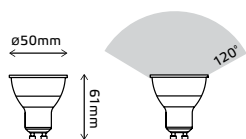

SPOT LAMPS

5W FROST

LED EPISTAR

Order Code	Type	Wattage	Equivalent	Luminous Flux	Base	CCT	Input Voltage	Lifetime	Dimensions	Pack	Guarantee	EEL
EB101006105	Spot	5W	40W	450Lm	GU10	2700K	220-240V	35 000h	50x61mm	1/10/100	3 years	A*
EB101006205	Spot	5W	40W	450Lm	GU10	4100K	220-240V	35 000h	50x61mm	1/10/100	3 years	A*