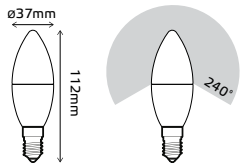

16 DECORATIVE LAMPS

CANDLES 6W FROST

LED EPISTAR

Order Code	Type	Wattage	Equivalent	Luminous Flux	Base	CCT	Input Voltage	Lifetime	Dimensions	Pack	Guarantee	EEL
EB103001106	Candle	6W	40W	470Lm	E14	2700K	220-240V	35 000h	37x112mm	1/10/100	3 years	A*
EB103001206	Candle	6W	40W	470Lm	E14	4100K	220-240V	35 000h	37x112mm	1/10/100	3 years	A*