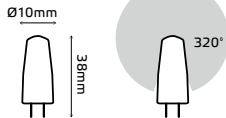

€ 0,25 × 39 375 kWh = € 9 843,75

TOTAL: € 9 843,75 + € 787,5 = € 10 631,25

LED LAMPS

CAPSULE LAMPS

G4 2W

LED EPISTAR

3

Order Code	Type	Wattage	Equivalent	Luminous Flux	Base	CCT	Input Voltage	Lifetime	Dimensions	Pack	Guarantee	EEL
AL207707102	Capsule	2W	20W	180Lm	G4	2700K	AC/DC 12V	35 000h	10x38mm	1/20/200	3 years	A*
AL207707202	Capsule	2W	20W	190Lm	G4	4100K	AC/DC 12V	35 000h	10x38mm	1/20/200	3 years	A*