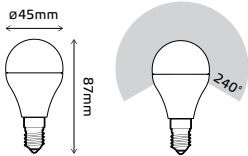

26 **DECORATIVE LAMPS**
GLOBES 6W FROST

LED EPISTAR

Order Code	Type	Wattage	Equivalent	Luminous Flux	Base	CCT	Input Voltage	Lifetime	Dimensions	Pack	Guarantee	EEL
EB105001106	Globe	6W	40W	470Lm	E14	2700K	220-240V	35 000h	45x87mm	1/10/100	3 years	A*
EB105001206	Globe	6W	40W	470Lm	E14	4100K	220-240V	35 000h	45x87mm	1/10/100	3 years	A*