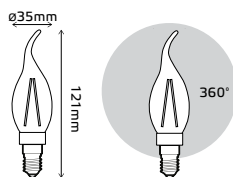

FILAMENT LAMPS

CANDLES TAILED 4W CLEAR

LED EPISTAR

Order Code	Type	Wattage	Equivalent	Luminous Flux	Base	CCT	Input Voltage	Lifetime	Dimensions	Pack	Guarantee	EEL
AL104201104	Candle tailed	4W	35W	410Lm	E14	2700K	220-240V	25 000h	35x121mm	1/10/100	2 years	A*
AL104201204	Candle tailed	4W	35W	430Lm	E14	4100K	220-240V	25 000h	35x121mm	1/10/100	2 years	A*