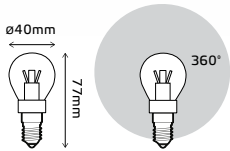

20 DECORATIVE LAMPS

GLOBES 3W CLEAR

LED EPISTAR

Order Code	Type	Wattage	Equivalent	Luminous Flux	Base	CCT	Input Voltage	Lifetime	Dimensions	Pack	Guarantee	EEL
HA105201103	Globe	3W	25W	250Lm	E14	2700K	220-240V	35 000h	40x77mm	1/10/100	3 years	A*
HA105201203	Globe	3W	25W	250Lm	E14	4100K	220-240V	35 000h	40x77mm	1/10/100	3 years	A*